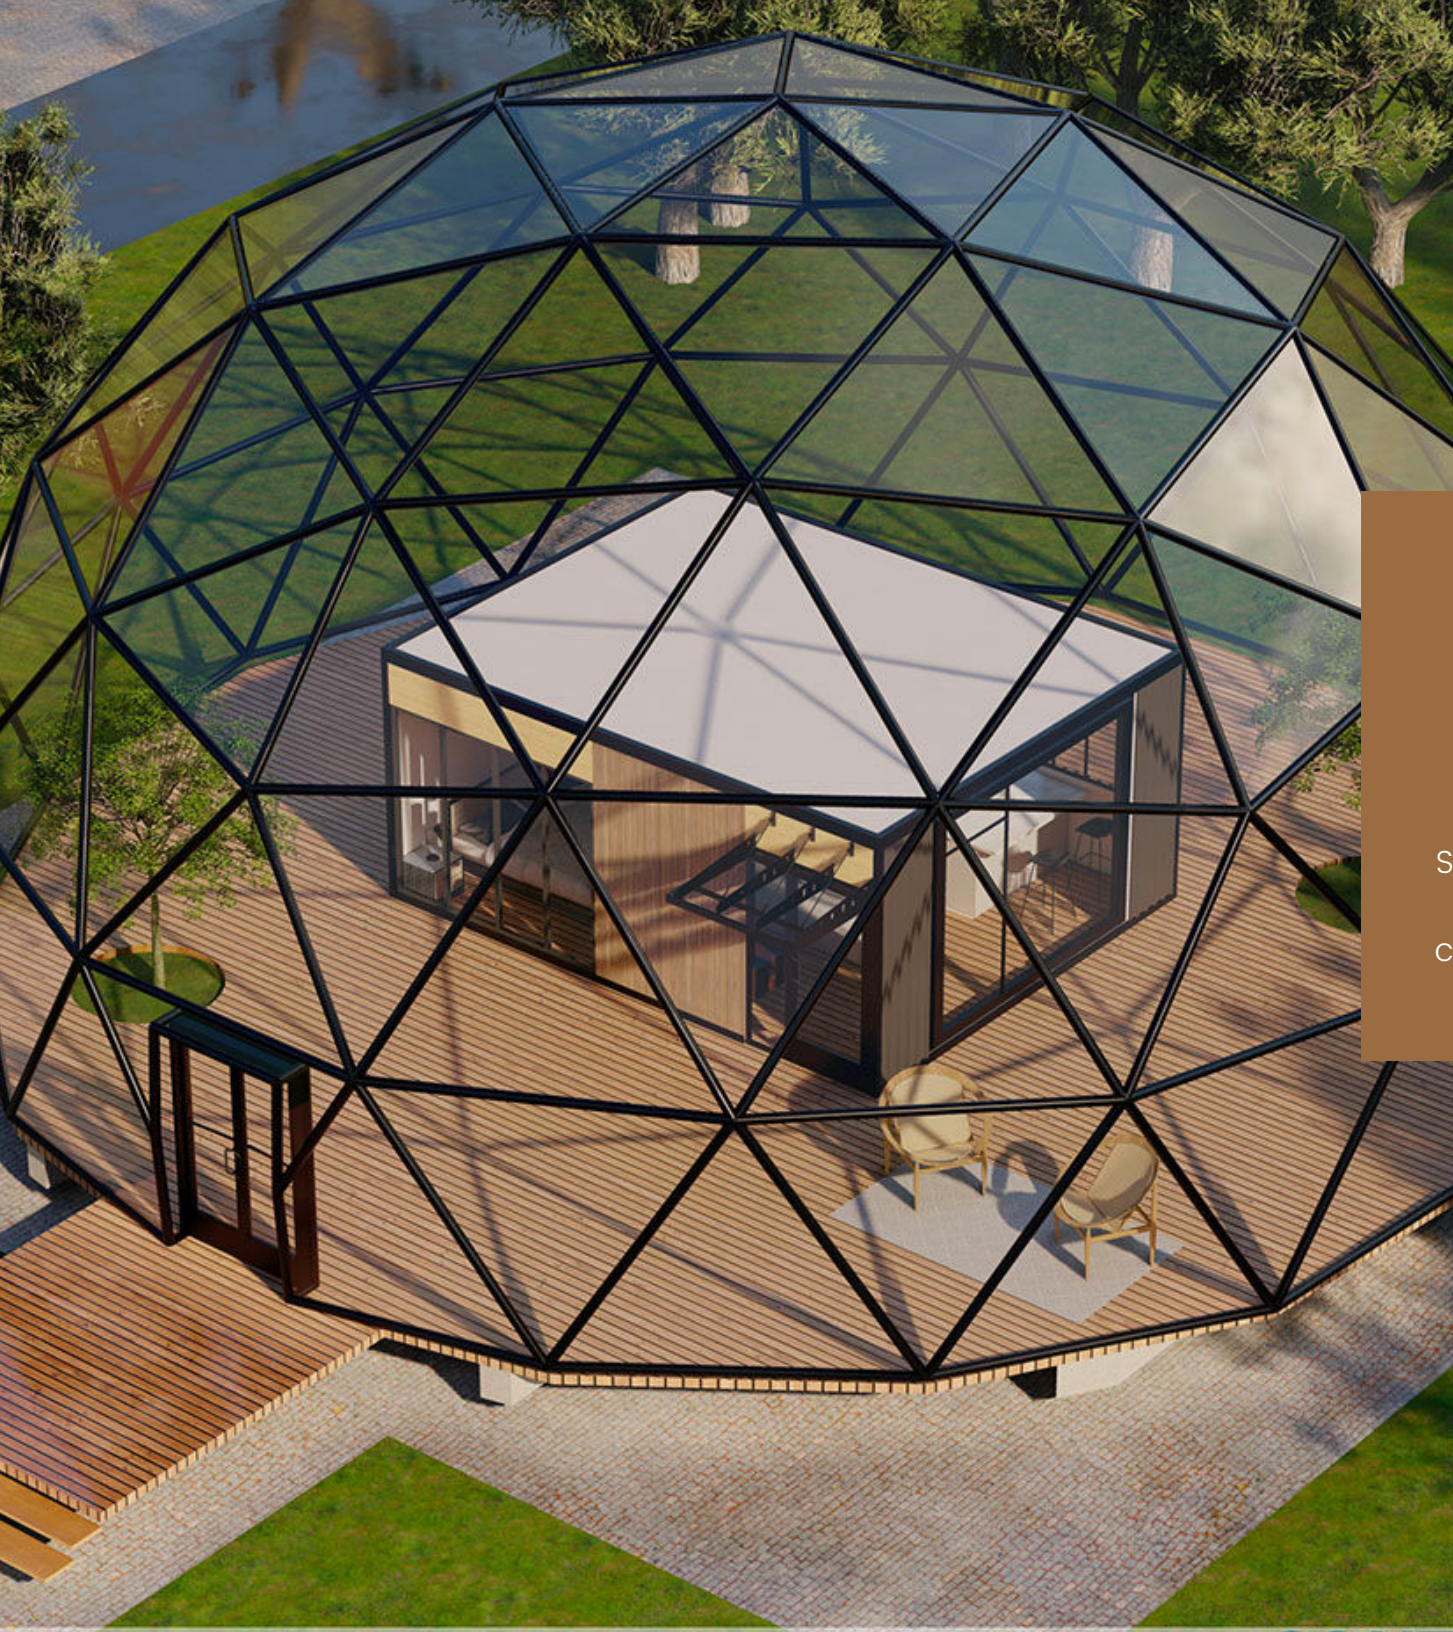

# Home in a Dome

**Website**

[www.domespaces.com](http://www.domespaces.com)

**Email**

[info@Dyester.com](mailto:info@Dyester.com)

**Address**

7777 Glades Road suite  
100 Boca Raton Fl 33434

## About

The all-new dome homes series combines the efficiency of a shipping container built into a home, with the added coolness of a Geodesic dome over it.

Add the enhanced capability of both to create an entirely new way to live on this planet . Dome spaces HD. Series are 20-foot shipping containers inside geodesic domes .

**INTERIOR DESIGN  
BROCHURE**

- More information!
- The dome is scalable up or down in different size and colors.
  - The standard size comes with CDS1240 39 ft clear dome.
- Shipping containers can be done in as many containers as you want and can be built to different requirements!